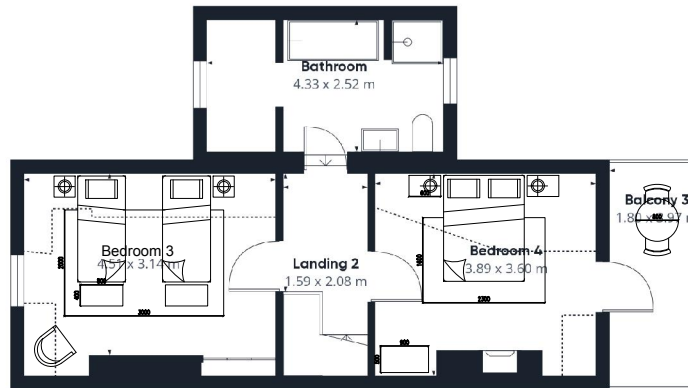

Floor -1

Floor 0

Floor 1

Floor 2

LEGEND
FLOOR -1

TERRACE OFF KITCHEN
OUTDOOR LOUNGE SET

KITCHEN
8 SEATER DINING TABLE
8X DINING CHAIR
MIRROR

BEDROOM 5
KING BED FRAME
KING BED MATTRESS
X2 BEDSIDE TABLE
X2 TABLE LAMP
CHEST OF DRAWERS
ARMCHAIR
SIDE TABLE
AREA RUG 2000X3000
MIRROR

FLOOR 0
HALLWAY
MIRROR

RECEPTION ROOM 1
DINING TABLE
X8 DINING CHAIR
CONSOLE
MIRROR
CORNER SEATER SOFA
X2 ARMCHAIR
MEDIA UNIT
TV
COFFEE TABLE
SIDE TABLE
FLOOR LAMP
AREA RUG 3000X3000

RECEPTION ROOM 2
3 SEATER SOFA
X2 ARMCHAIR [SMALL]
X2 POUFFEE
MEDIA UNIT
TV
COFFEE TABLE
SIDE TABLE
FLOOR LAMP
AREA RUG 2000X3000
MIRROR

LEGEND
FLOOR 1

BEDROOM 2
KING BED FRAME
KING BED MATTRESS
X2 BEDSIDE TABLE
X2 TABLE LAMP
DESK
DESK CHAIR
TABLE LAMP
AREA RUG 2000X3000
MIRROR

PRINCIPAL BEDROOM
KING BED FRAME
KING BED MATTRESS
X2 BEDSIDE TABLE
X2 TABLE LAMP
OTTOMAN [END OF BED]
OTTOMAN [WARDROBE]
AREA RUG 2000X2000
MIRROR

FLOOR 2
BEDROOM 3

X2 SINGLE BED FRAME
X2 SINGLE BED MATTRESS
X2 BEDSIDE TABLE
X2 TABLE LAMP
X2 TOY BOX
KIDS TOYS
BEANBAG CHAIR
AREA RUG 2000X3000
MIRROR

BEDROOM 4
KING BED FRAME
KING BED MATTRESS
X2 BEDSIDE TABLE
X2 TABLE LAMP
CHEST OF DRAWERS/WARDROBE
AREA RUG 1600X2300
MIRROR