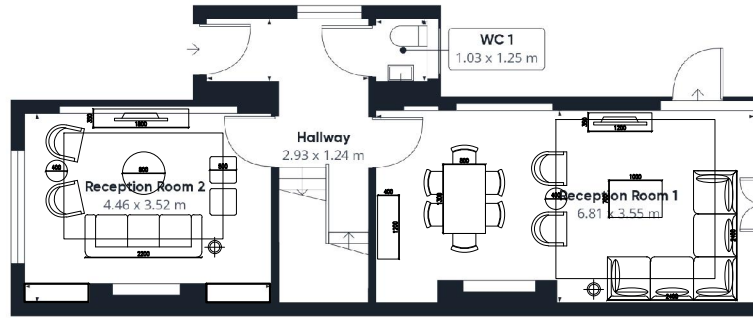

Floor -1

Floor 0

Floor 1

Floor 2

LEGEND
FLOOR -1

TERRACE OFF KITCHEN
OUTDOOR LOUNGE SET

KITCHEN
8 SEATER DINING TABLE
8X DINING CHAIR
MIRROR

BEDROOM 5
KING BED FRAME
KING BED MATTRESS
X2 BEDSIDE TABLE
X2 TABLE LAMP
CHEST OF DRAWERS
ARMCHAIR
SIDE TABLE
AREA RUG 2000X3000
MIRROR

FLOOR 0
HALLWAY
MIRROR

RECEPTION ROOM 1
DINING TABLE
X8 DINING CHAIR
CONSOLE
MIRROR
CORNER SEATER SOFA
X2 ARMCHAIR
MEDIA UNIT
TV
COFFEE TABLE
SIDE TABLE
FLOOR LAMP
AREA RUG 3000X3000

RECEPTION ROOM 2
3 SEATER SOFA
X2 ARMCHAIR [SMALL]
X2 POUFFEE
MEDIA UNIT
TV
COFFEE TABLE
SIDE TABLE
FLOOR LAMP
AREA RUG 2000X3000
MIRROR

LEGEND
FLOOR 1

BEDROOM 2
KING BED FRAME
KING BED MATTRESS
X2 BEDSIDE TABLE
X2 TABLE LAMP
DESK
DESK CHAIR
TABLE LAMP
AREA RUG 2000X3000
MIRROR

PRINCIPAL BEDROOM
KING BED FRAME
KING BED MATTRESS
X2 BEDSIDE TABLE
X2 TABLE LAMP
OTTOMAN [END OF BED]
OTTOMAN [WARDROBE]
AREA RUG 2000X2000
MIRROR

FLOOR 2
BEDROOM 3

X2 SINGLE BED FRAME
X2 SINGLE BED MATTRESS
X2 BEDSIDE TABLE
X2 TABLE LAMP
X2 TOY BOX
KIDS TOYS
BEANBAG CHAIR
AREA RUG 2000X3000
MIRROR

BEDROOM 4
KING BED FRAME
KING BED MATTRESS
X2 BEDSIDE TABLE
X2 TABLE LAMP
CHEST OF DRAWERS/WARDROBE
AREA RUG 1600X2300
MIRROR