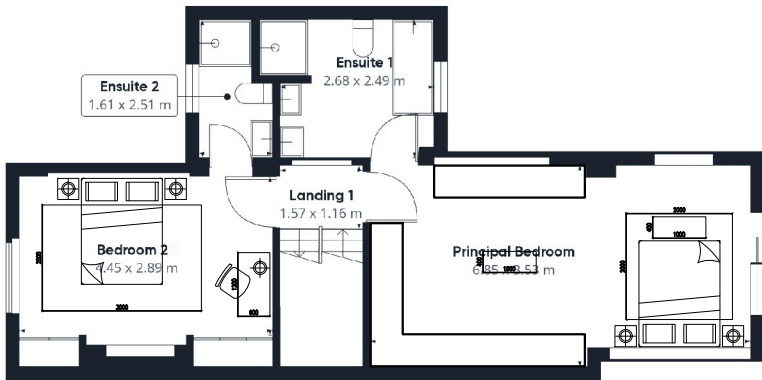

Floor -1

Floor 0

Floor 1

Floor 2

LEGEND
FLOOR -1

TERRACE OFF KITCHEN
OUTDOOR LOUNGE SET

KITCHEN
8 SEATER DINING TABLE
8X DINING CHAIR
MIRROR

BEDROOM 5
KING BED FRAME
KING BED MATTRESS
X2 BEDSIDE TABLE
X2 TABLE LAMP
CHEST OF DRAWERS
ARMCHAIR
SIDE TABLE
AREA RUG 2000X3000
MIRROR

FLOOR 0
HALLWAY
MIRROR

RECEPTION ROOM 1
DINING TABLE
X8 DINING CHAIR
CONSOLE
MIRROR
CORNER SEATER SOFA
X2 ARMCHAIR
MEDIA UNIT
TV
COFFEE TABLE
SIDE TABLE
FLOOR LAMP
AREA RUG 3000X3000

RECEPTION ROOM 2
3 SEATER SOFA
X2 ARMCHAIR [SMALL]
X2 POUFFEE
MEDIA UNIT
TV
COFFEE TABLE
SIDE TABLE
FLOOR LAMP
AREA RUG 2000X3000
MIRROR

LEGEND
FLOOR 1

BEDROOM 2
KING BED FRAME
KING BED MATTRESS
X2 BEDSIDE TABLE
X2 TABLE LAMP
DESK
DESK CHAIR
TABLE LAMP
AREA RUG 2000X3000
MIRROR

PRINCIPAL BEDROOM
KING BED FRAME
KING BED MATTRESS
X2 BEDSIDE TABLE
X2 TABLE LAMP
OTTOMAN [END OF BED]
OTTOMAN [WARDROBE]
AREA RUG 2000X2000
MIRROR

FLOOR 2
BEDROOM 3

X2 SINGLE BED FRAME
X2 SINGLE BED MATTRESS
X2 BEDSIDE TABLE
X2 TABLE LAMP
X2 TOY BOX
KIDS TOYS
BEANBAG CHAIR
AREA RUG 2000X3000
MIRROR

BEDROOM 4
KING BED FRAME
KING BED MATTRESS
X2 BEDSIDE TABLE
X2 TABLE LAMP
CHEST OF DRAWERS/WARDROBE
AREA RUG 1600X2300
MIRROR